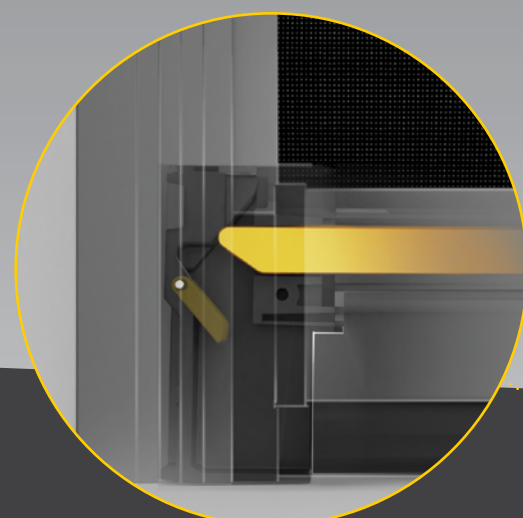

## Custom Headbox Configuration

Customize the look of your Zipscreen by choosing a headbox that matches the style of your home.

The headboxes are manufactured from high-quality aluminum and feature a modern, square profile with the option for a full or semi-enclosed cassette or fascia.

## Hidden Fabric Retention

Concealed within the side channels, z-LOCK™ securely holds the fabric in position, creating a smooth, frictionless path for the shade. The zip-guided technology ensures zero gaps between the fabric and the side channels for a perfect seal on all sides.

## One Action Ultra-Lock

Exclusive to the Zipscreen system, the patented Ultra-Lock hidden locking mechanism integrates into the side channels. Durable, reliable and completely unobtrusive, Ultra-Lock secures and tensions the shade for a smooth, taut fabric finish.