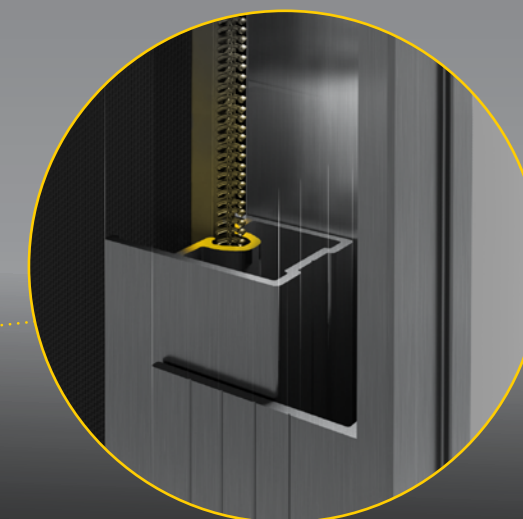

Sleek, secure, and durable, your custom designed system can be made in widths up to 23 feet and drops to 16 feet to fit almost any area.

## Custom Headbox Configuration

Customize the look of your Zipscreen by choosing a headbox that matches the style of your home.

The headboxes are manufactured from high-quality aluminum and feature a modern, square profile with the option for a full or semi-enclosed cassette or fascia.

## Hidden Fabric Retention

Concealed within the side channels, z-LOCK™ securely holds the fabric in position, creating a smooth, frictionless path for the shade. The zip-guided technology ensures zero gaps between the fabric and the side channels for a perfect seal on all sides.