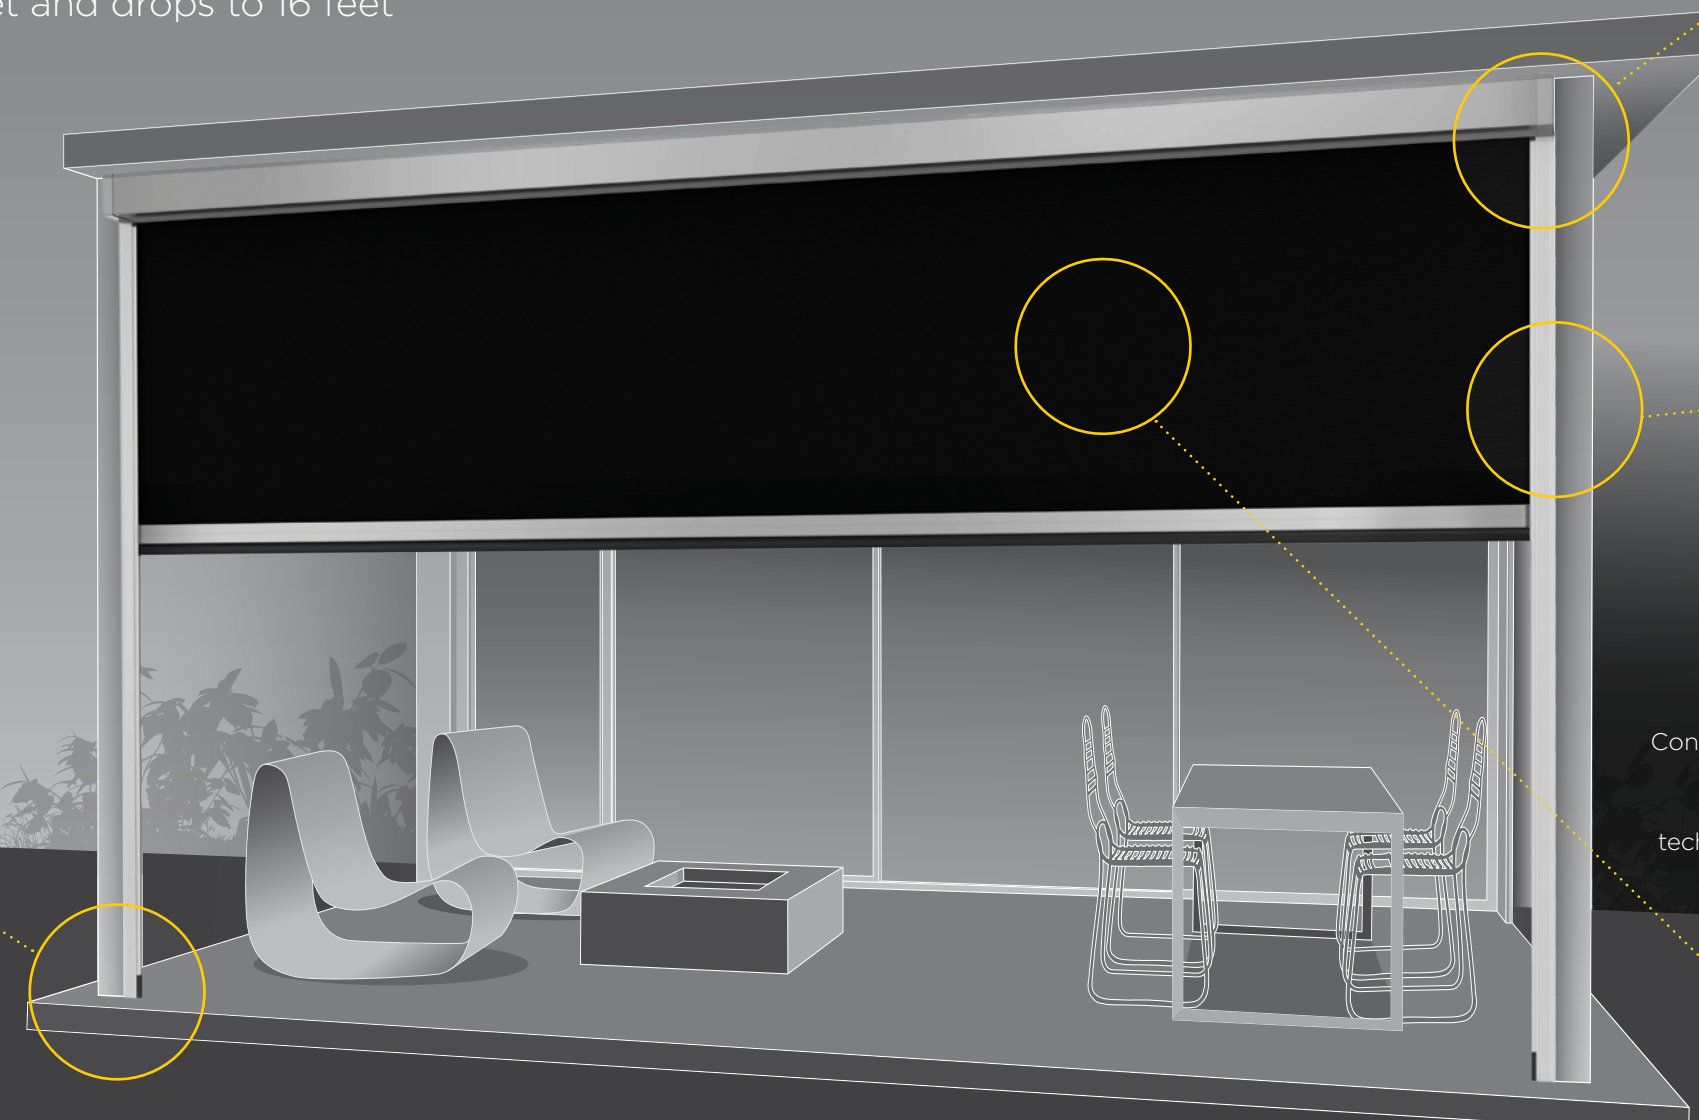

Sleek, secure, and durable, your custom designed system can be made in widths up to 23 feet and drops to 16 feet to fit almost any area.

## Custom Headbox Configuration

Customize the look of your Zipscreen by choosing a headbox that matches the style of your home.

The headboxes are manufactured from high-quality aluminum and feature a modern, square profile with the option for a full or semi-enclosed cassette or fascia.

## Hidden Fabric Retention

Concealed within the side channels, z-LOCK™ securely holds the fabric in position, creating a smooth, frictionless path for the shade. The zip-guided technology ensures zero gaps between the fabric and the side channels for a perfect seal on all sides.

## One Action Ultra-Lock

Exclusive to the Zipscreen system, the patented Ultra-Lock hidden locking mechanism integrates into the side channels. Durable, reliable and completely unobtrusive, Ultra-Lock secures and tensions the shade for a smooth, taut fabric finish.