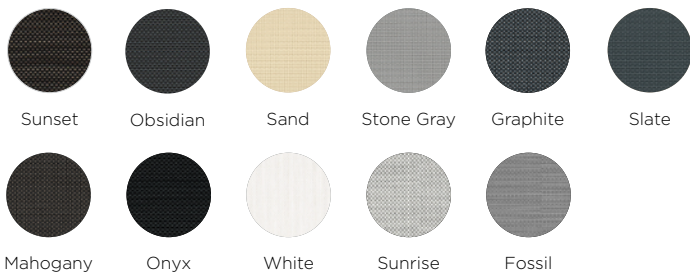

## System Options

Straight Drop

Wire Guide

Pivot Arm

## Colors

## X-Weave Solar Screen Color Options

Your Zipscreen® System Supplier  
 800-552-5100  
 Info@zipscreen.com  
 MK91-9999-ZIP000 | V1.2

Visit [zipscreen.com](https://zipscreen.com)