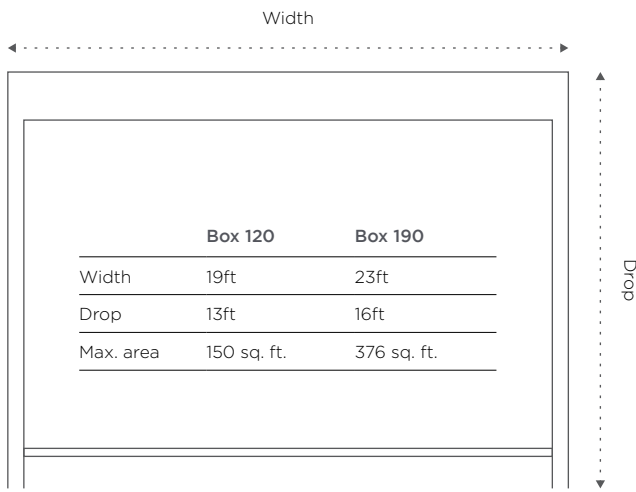

Sleek, secure, and durable, your custom designed system can be made in widths up to 23 feet and drops to 16 feet to fit almost any area.

## Dimensions